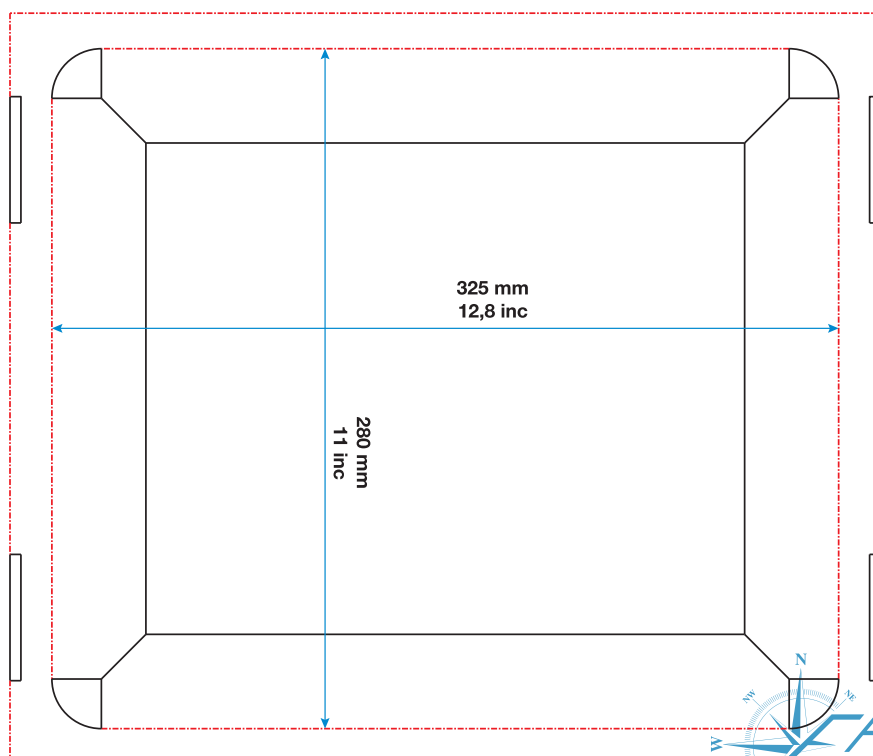

Y63

Main Box
Main Meal Separator

CODE

Y64

PIZZA BOX

Small Size 200x200x45

Medium Size 295x292x45

Large Size 300x300x35

CODE

Y65

PIZZA BOX

Small Size 200x200x45

Medium Size 295x292x45

Large Size 300x300x35

CODE

Y66