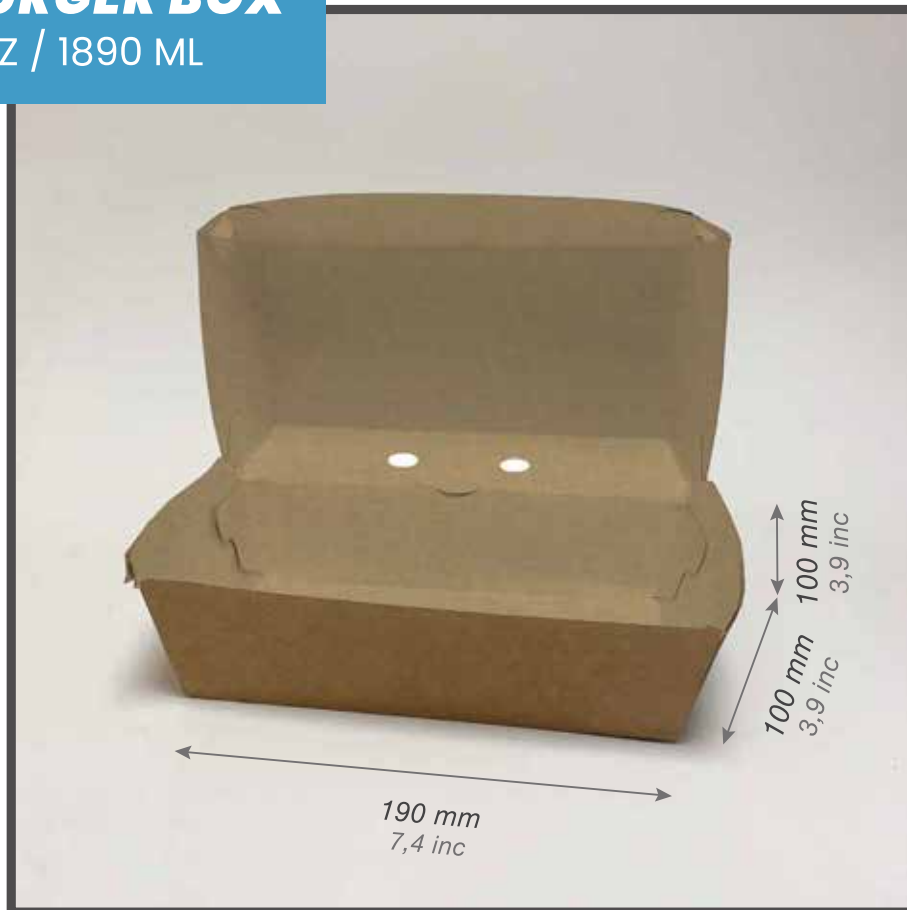

CODE

Y47

HAMBURGER BOX

64 OZ / 1890 ML