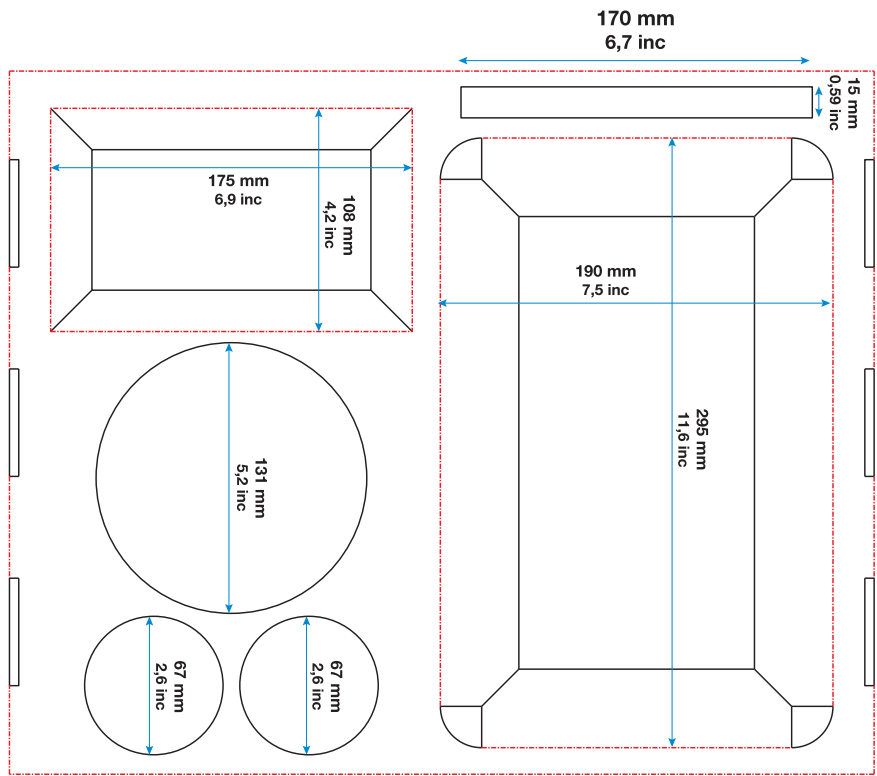

Lunch Box
Breaded Separator