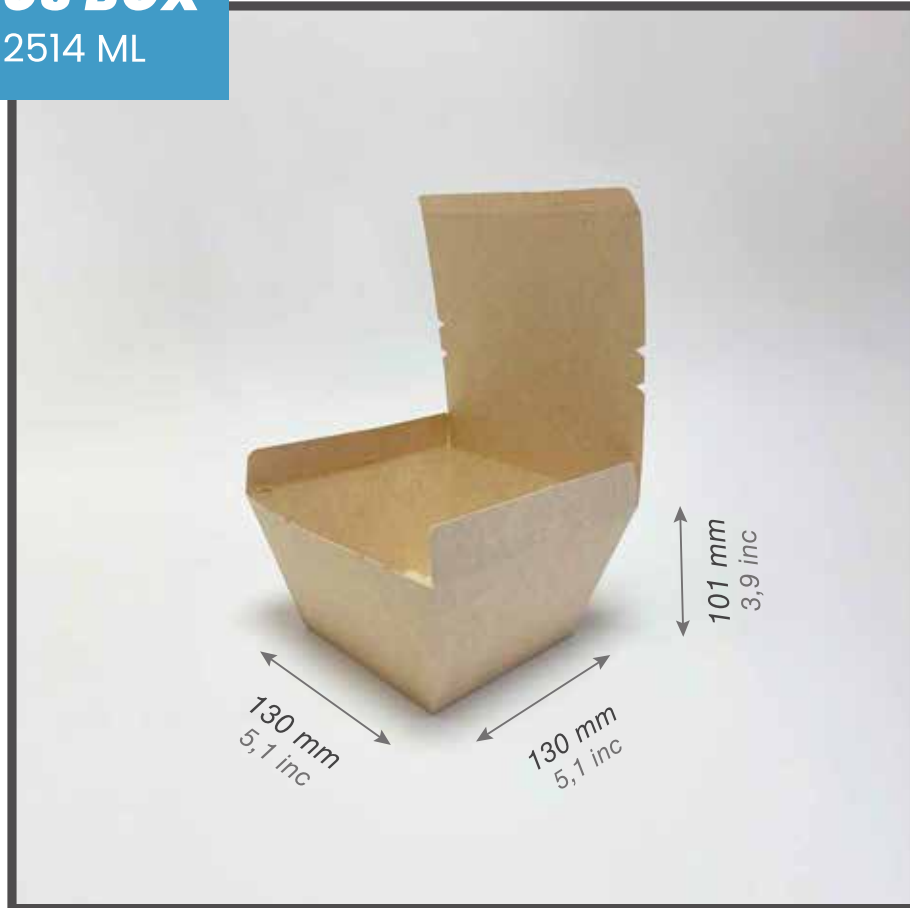

CODE

Y23

AQUARIUS BOX

85 OZ / 2514 ML