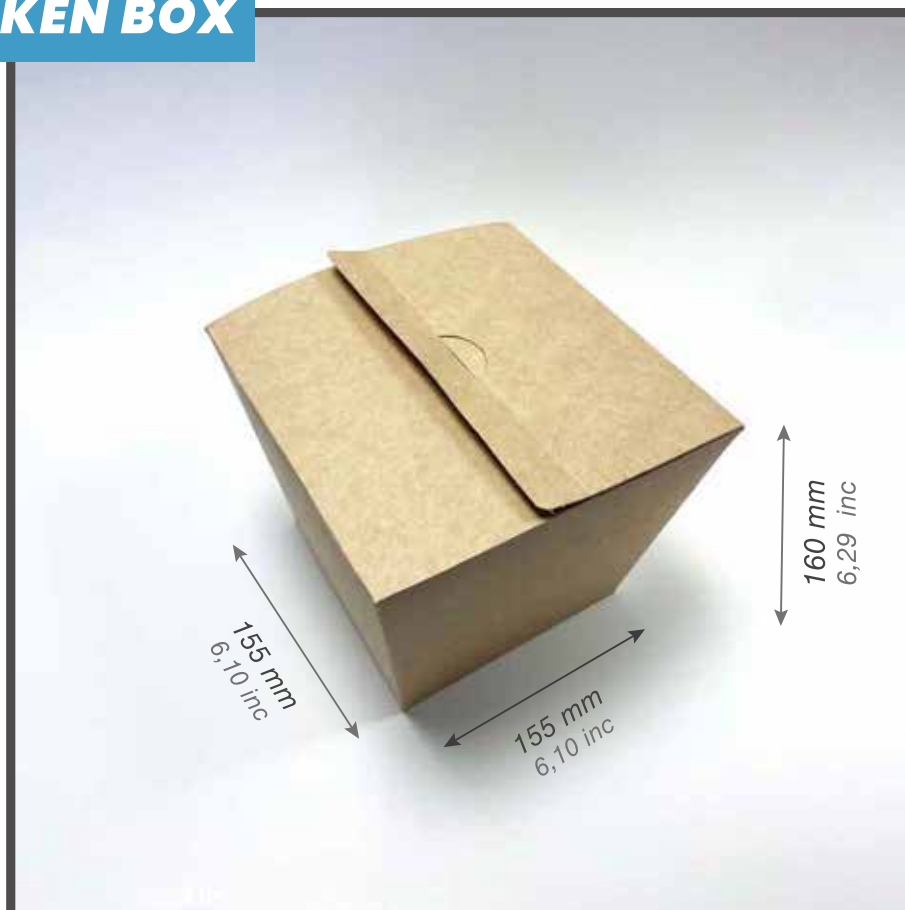

CODE

Y27

CHICKEN BOX