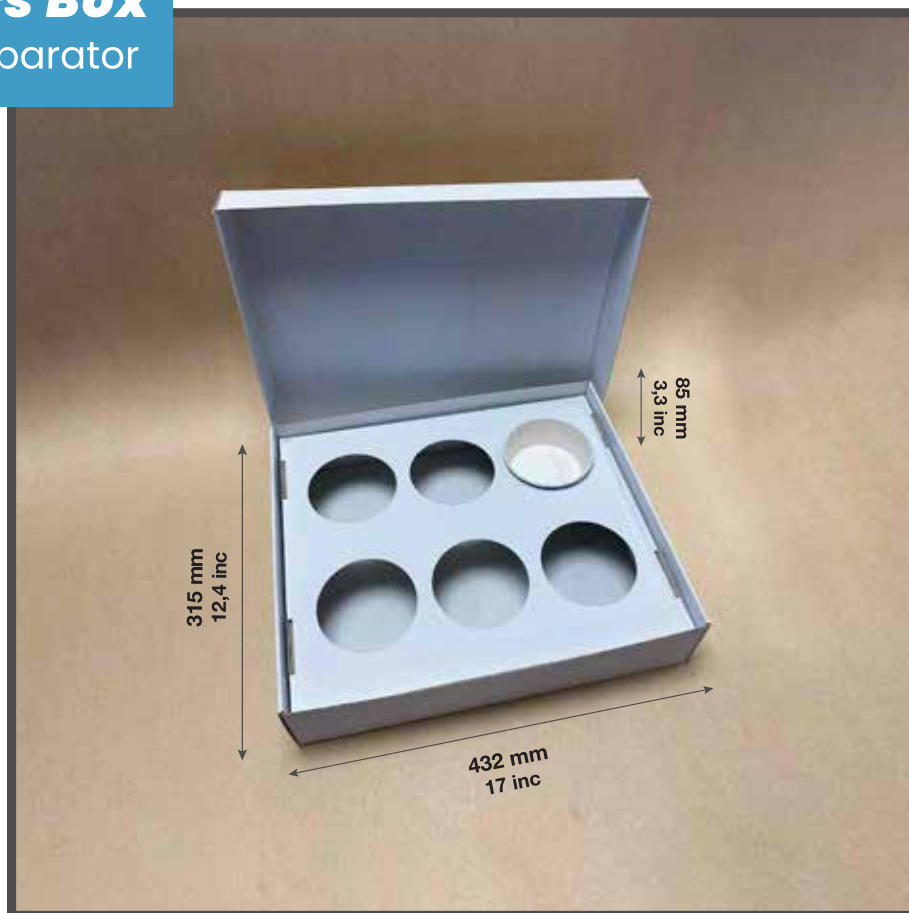

CODE

Y59

LUNCH BOX

162 OZ / 4788 ML

Lunch Box
Breaded Separator

Lunch Box
Beverage Separator

Appetizers Box
Appetizers Separator

CODE

Y63

Main Box
Main Meal Separator

CODE

Y64

PIZZA BOX

Small Size 200x200x45

Medium Size 295x292x45

Large Size 300x300x35