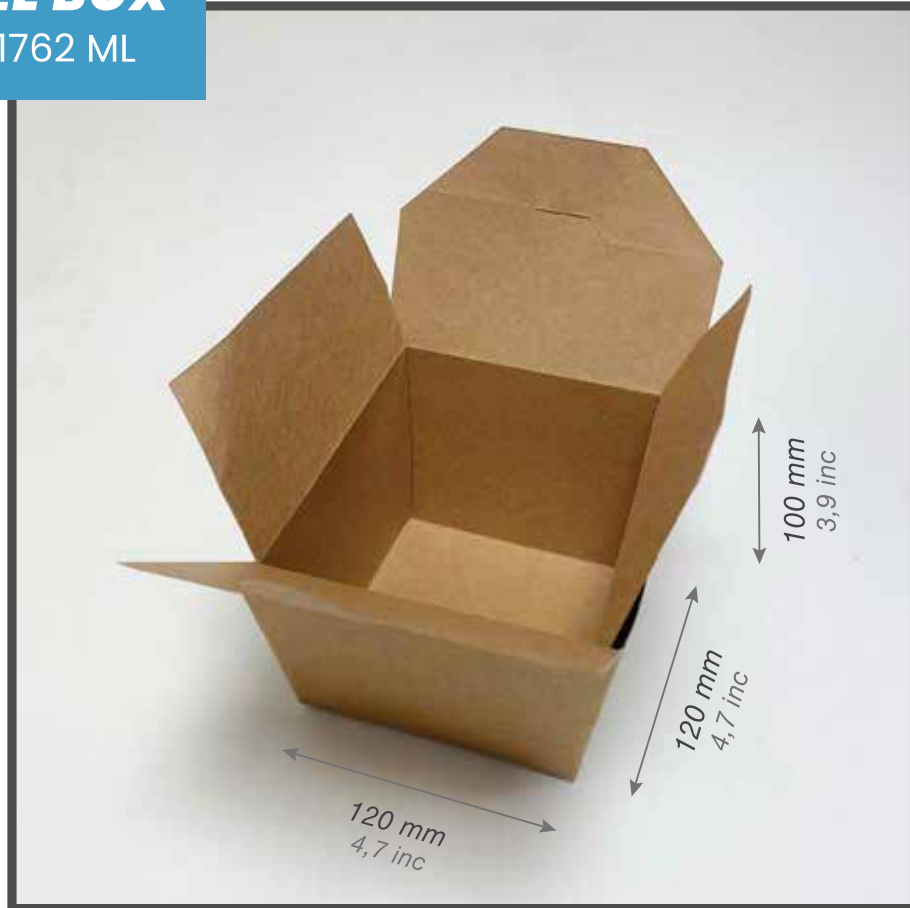

CODE

Y15

CODE

Y16

NOODLE BOX

60 OZ / 1762 ML

CODE

Y17