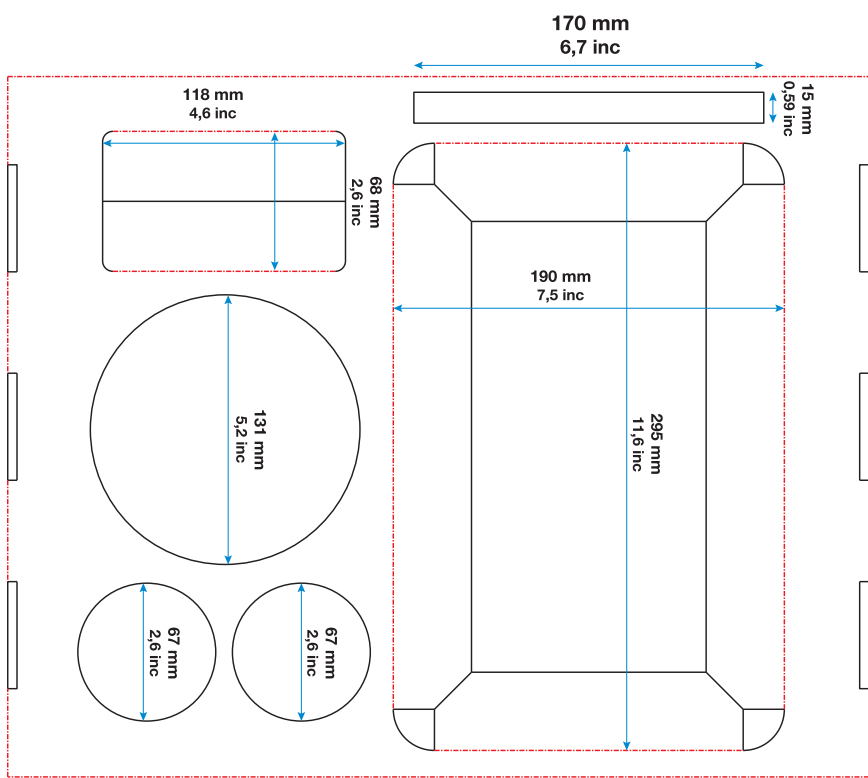

Lunch Box
Beverage Separator