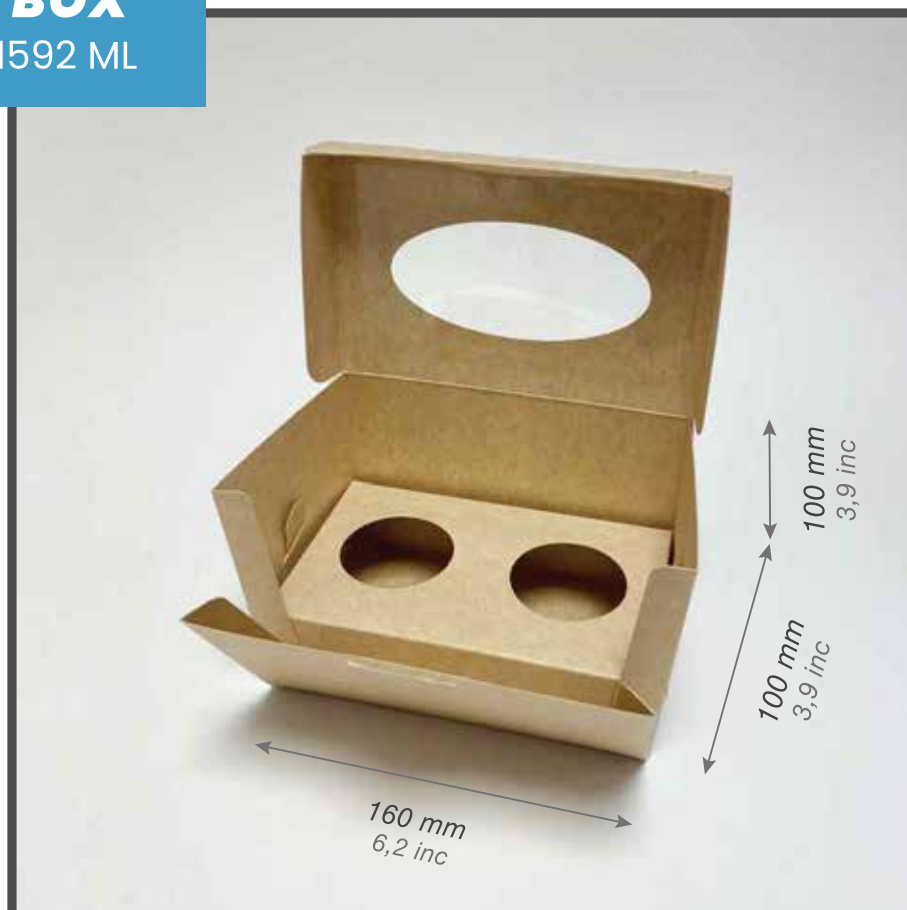

CHICKEN BOX

44 OZ / 1302 ML

CODE

Y51

CAKE BOX

111 OZ / 3295 ML

CODE

Y52

CAKE BOX

173 OZ / 5122 ML

CODE

Y53

CAKE BOX

54 OZ / 1592 ML

CODE

Y54