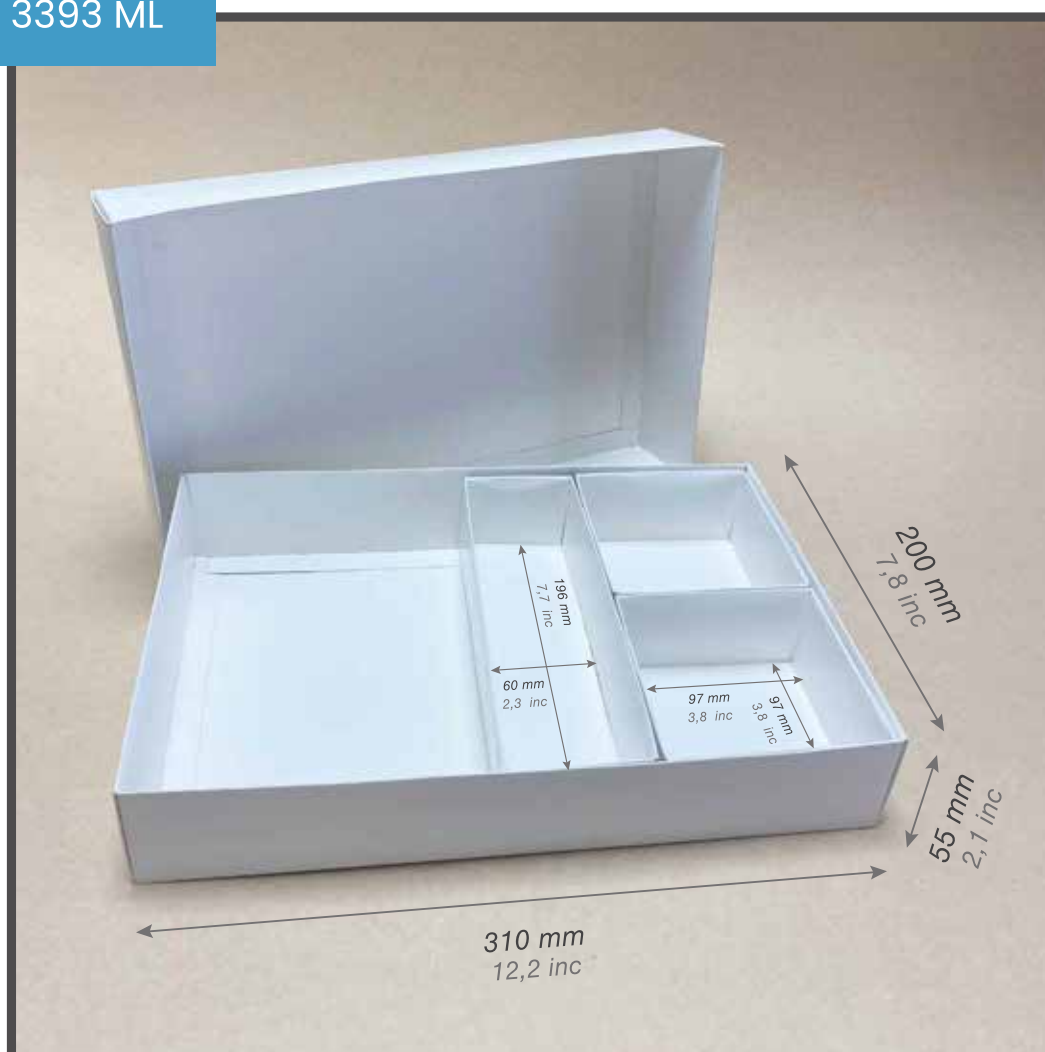

CODE

Y57

LUNCH BOX

147 OZ 4334 ML

CODE

Y58

LUNCH BOX

115 OZ / 3393 ML