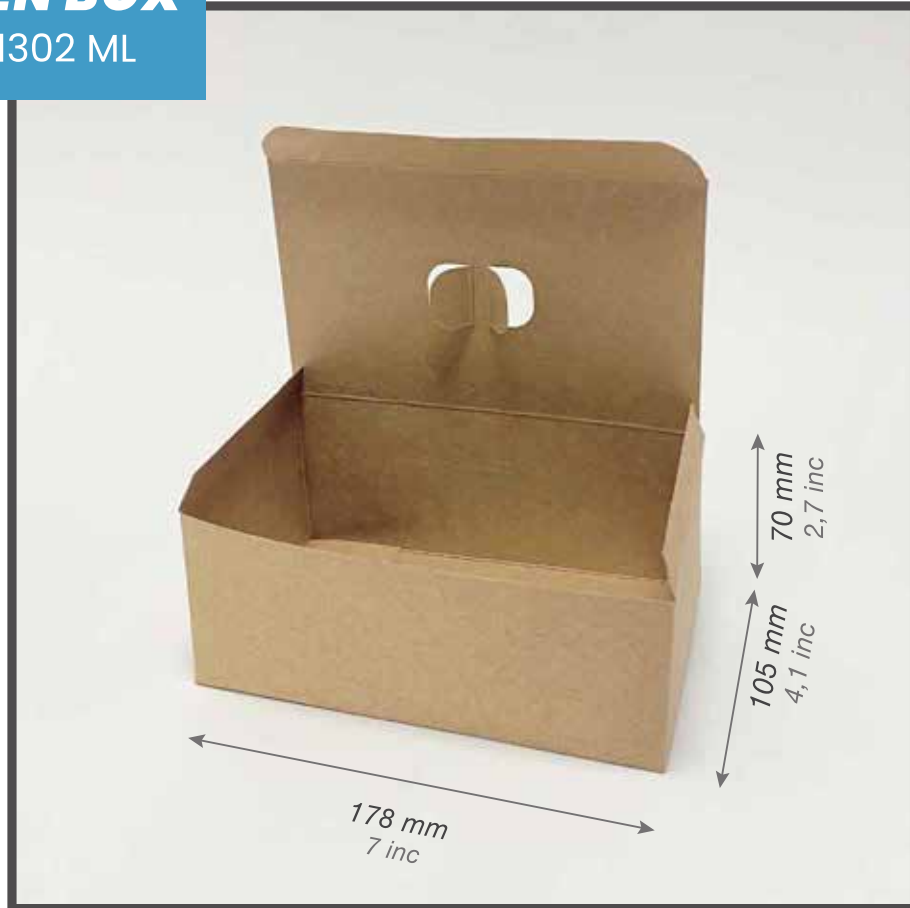

Y48

Lunch Box

CODE

Y49

CHICKEN BOX

25 OZ / 730 ML

CODE

Y50

CHICKEN BOX

44 OZ / 1302 ML

CODE

Y51

CAKE BOX

111 OZ / 3295 ML

CODE

Y52