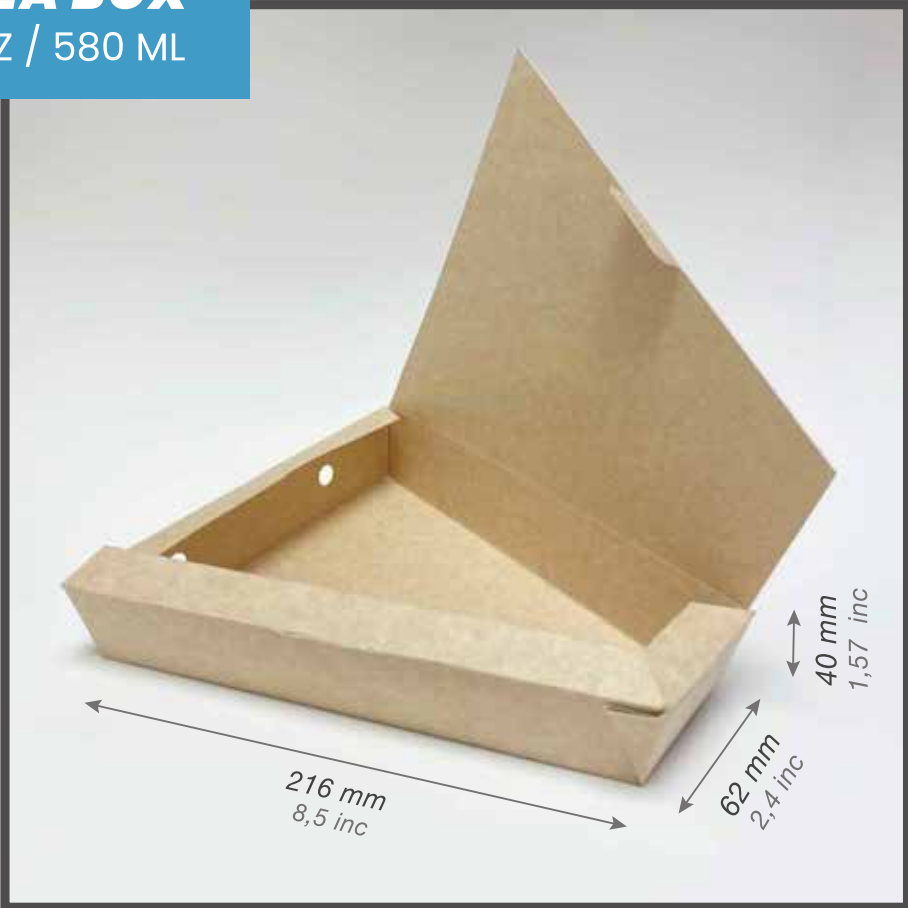

CAKE BOX

75 OZ / 2212 ML

CODE

Y55

**CLUB SANDWICH
BOX**

CODE

Y56

PIZZA BOX
20 OZ / 580 ML

CODE

Y57

LUNCH BOX

147 OZ 4334 ML

CODE

Y58

LUNCH BOX

115 OZ / 3393 ML