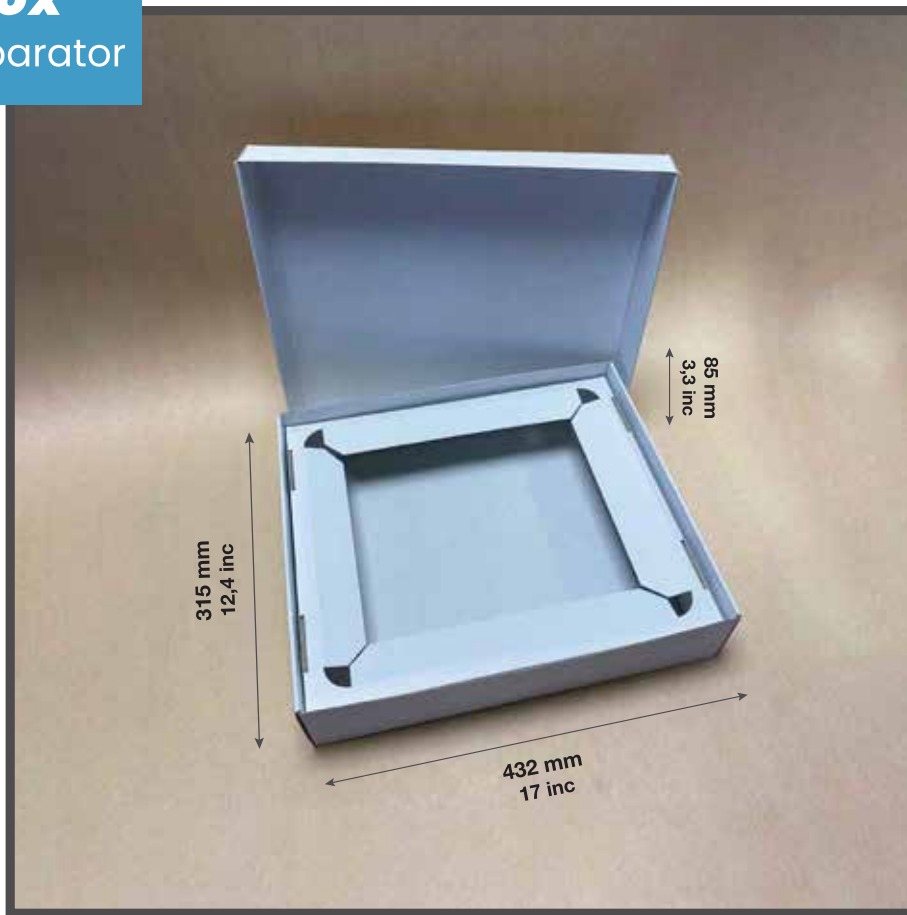

CODE

Y59

LUNCH BOX

162 OZ / 4788 ML

Lunch Box
Breaded Separator

Lunch Box
Beverage Separator

Appetizers Box
Appetizers Separator

CODE

Y63

Main Box
Main Meal Separator

CODE

Y64

PIZZA BOX

Small Size 200x200x45

Medium Size 295x292x45

Large Size 300x300x35