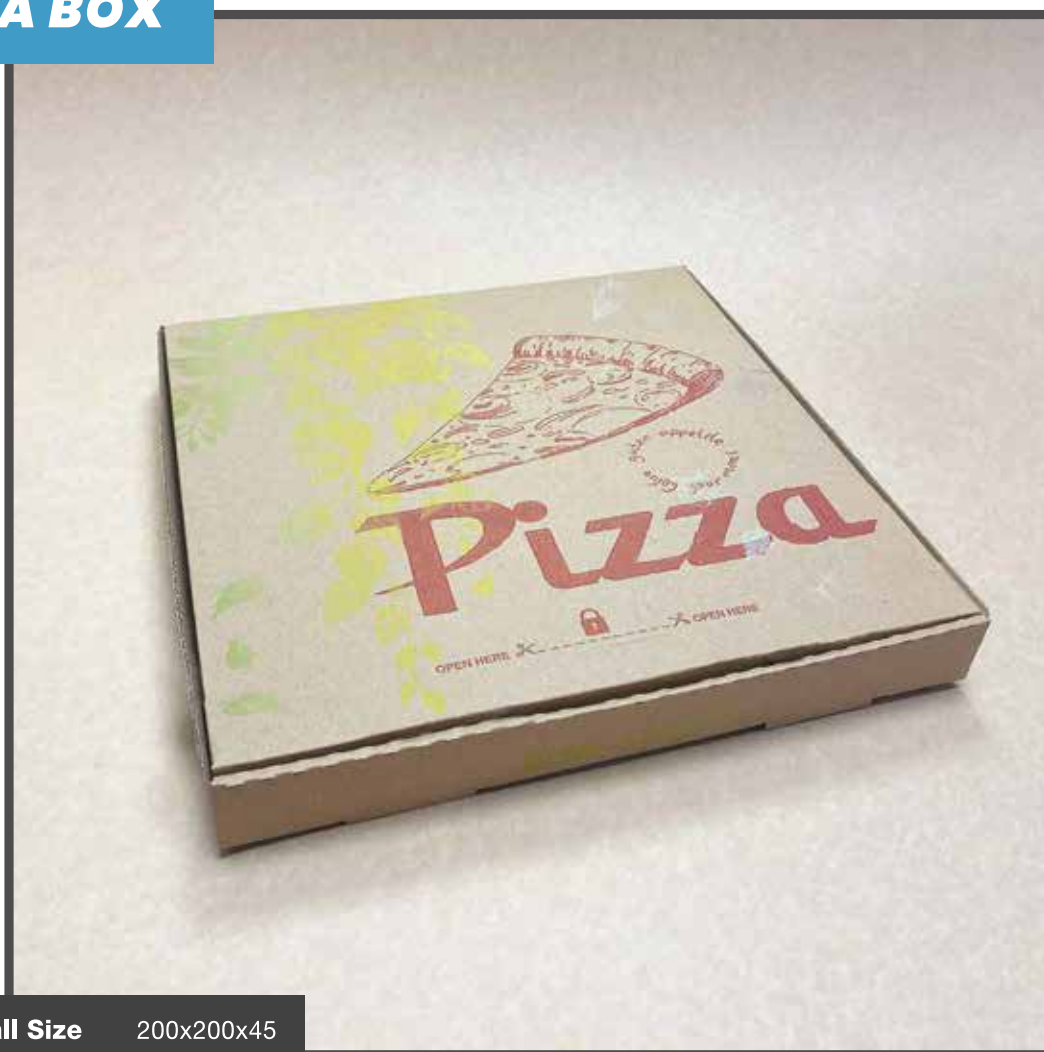

Y63

Main Box
Main Meal Separator

CODE

Y64

PIZZA BOX

Small Size 200x200x45

Medium Size 295x292x45

Large Size 300x300x35