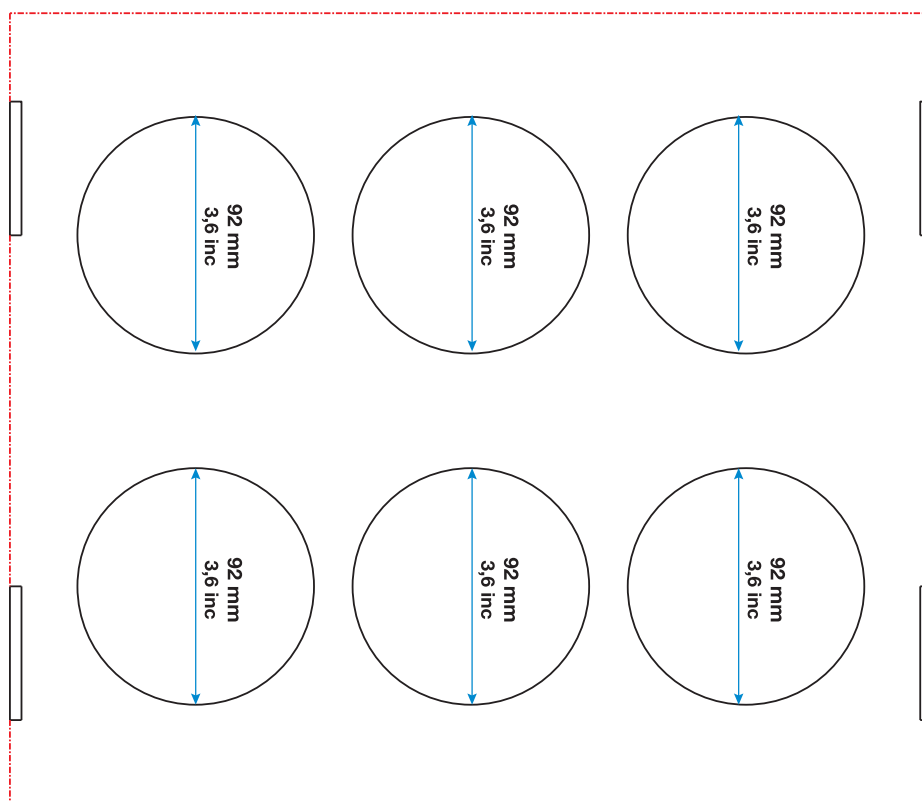

Appetizers Box
Appetizers Separator