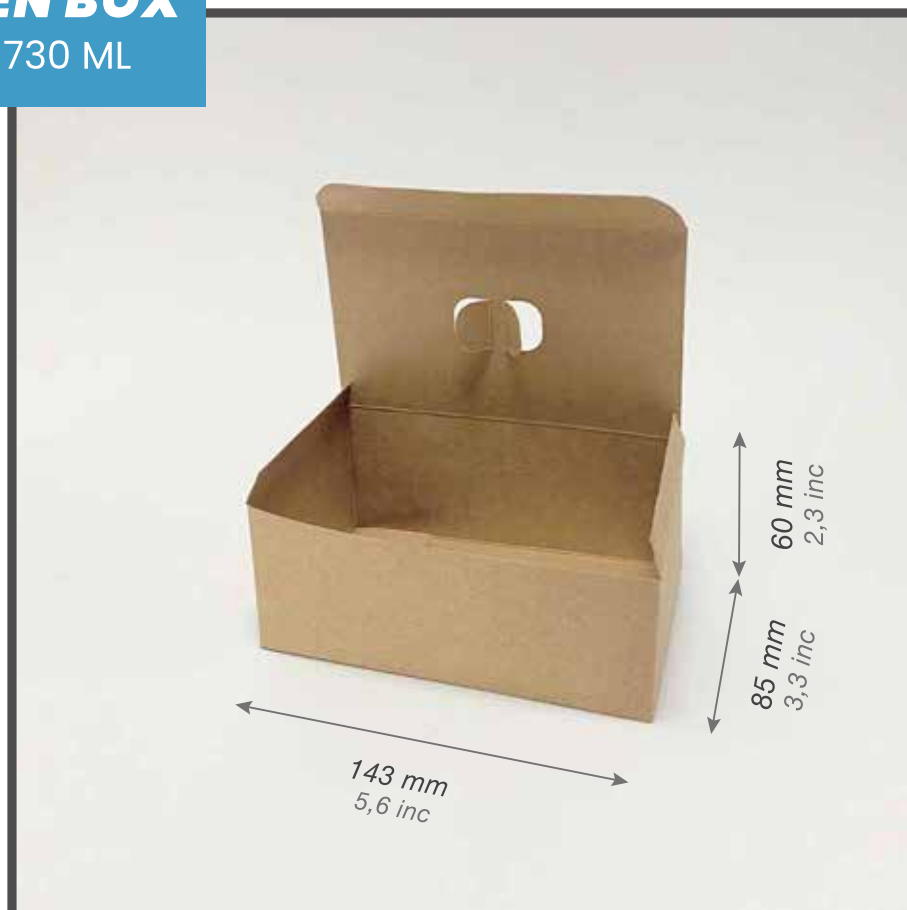

Y48

Lunch Box

CODE

Y49

CHICKEN BOX

25 OZ / 730 ML

CODE

Y50

CHICKEN BOX

44 OZ / 1302 ML

CODE

Y51

CAKE BOX

111 OZ / 3295 ML

CODE

Y52