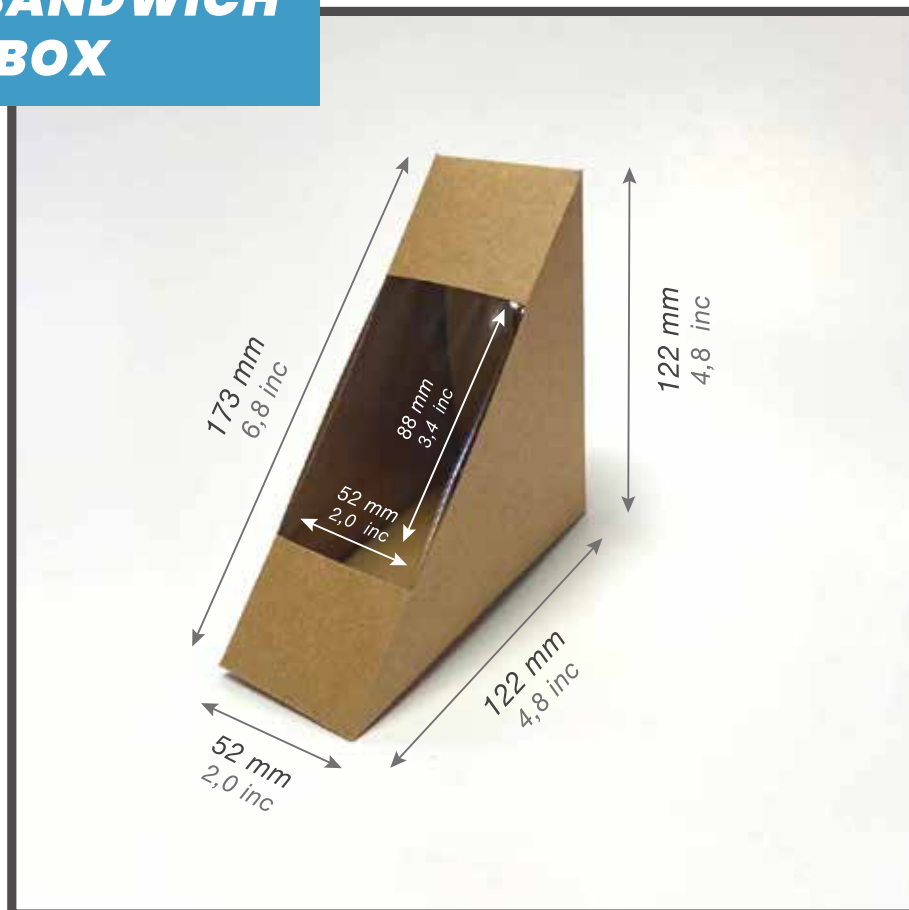

CAKE BOX

75 OZ / 2212 ML

CODE

Y55

**CLUB SANDWICH
BOX**

CODE

Y56

PIZZA BOX
20 OZ / 580 ML