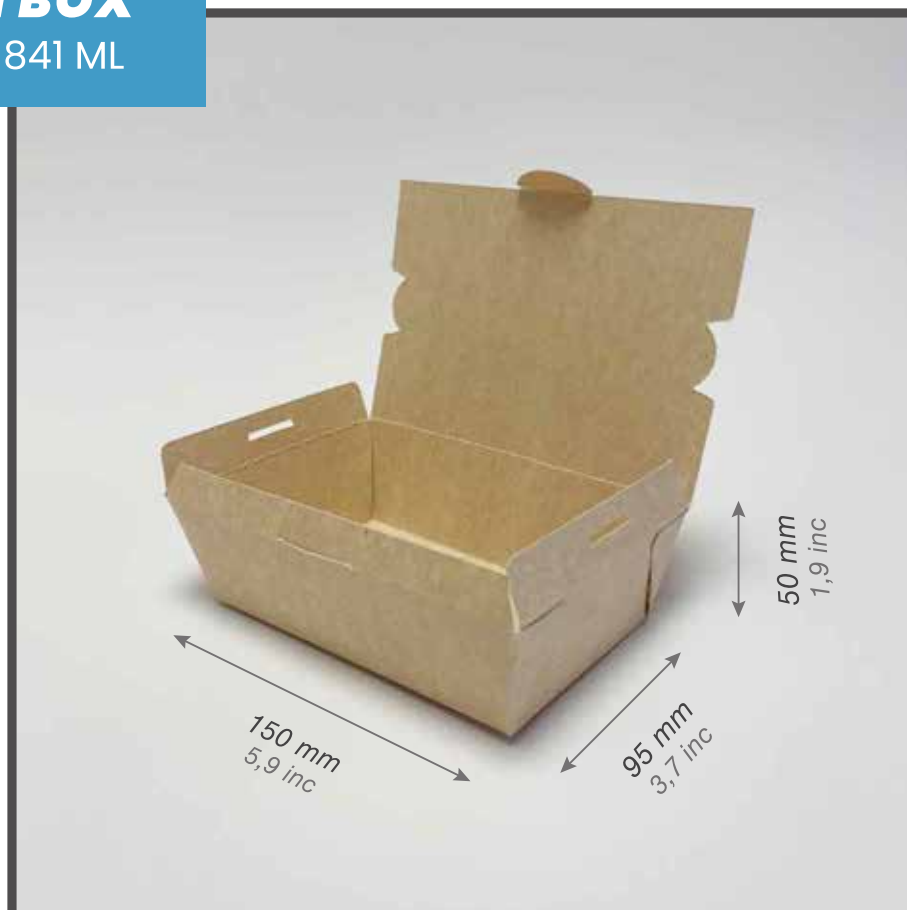

CODE

Y17

SUSHI BOX

28 OZ / 841 ML