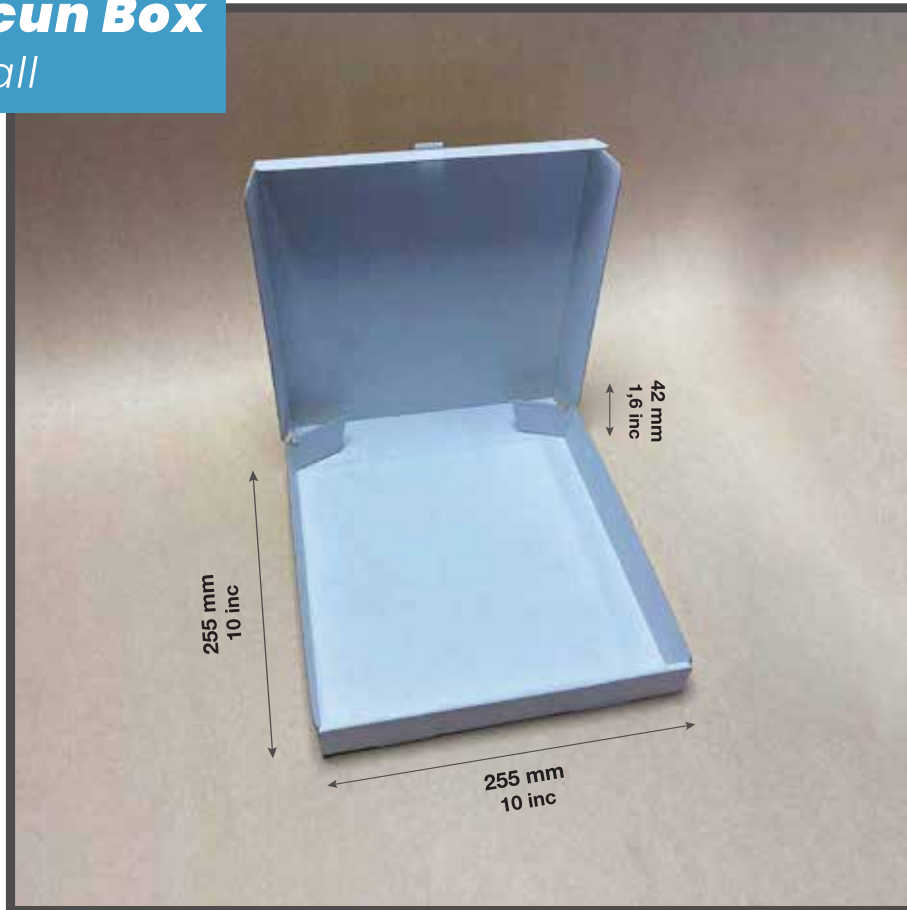

CODE

Y67

Lahmacun Box
Small